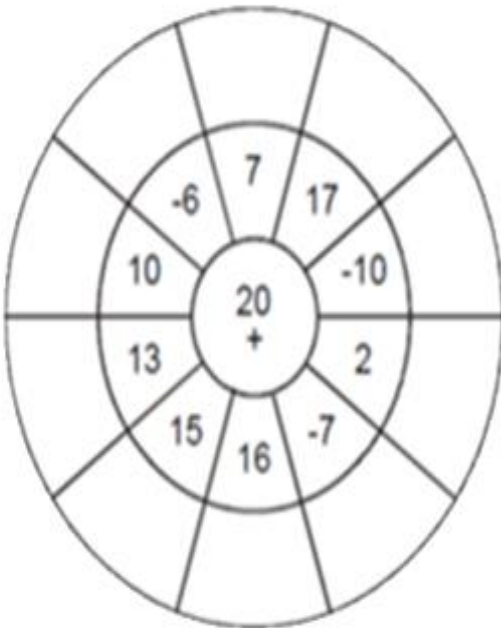

LESSON 3 CIRCLE TARGET ADD & SUBTRACT

NAME _____

Directions Add or Subtract numbers from the center number to the next ring of numbers and Place the total in the outer ring.
Scan the QR Code to check your answers

1

2

3

4