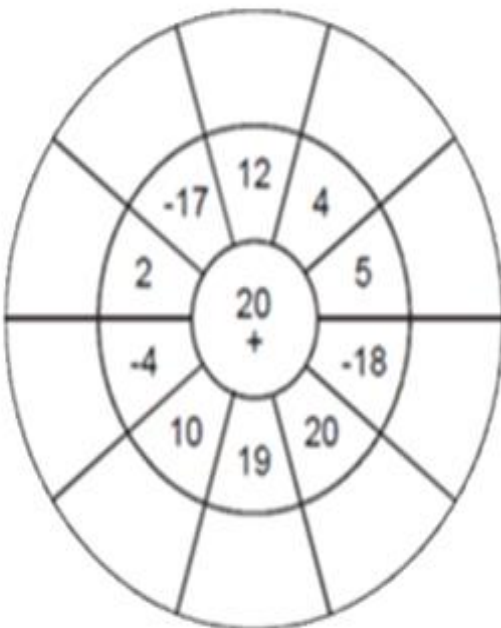

LESSON 3 CIRCLE TARGET ADD & SUBTRACT

NAME _____

Directions Add or Subtract numbers from the center number to the next ring of numbers and Place the total in the outer ring.
Scan the QR Code to check your answers

1

2

3

4