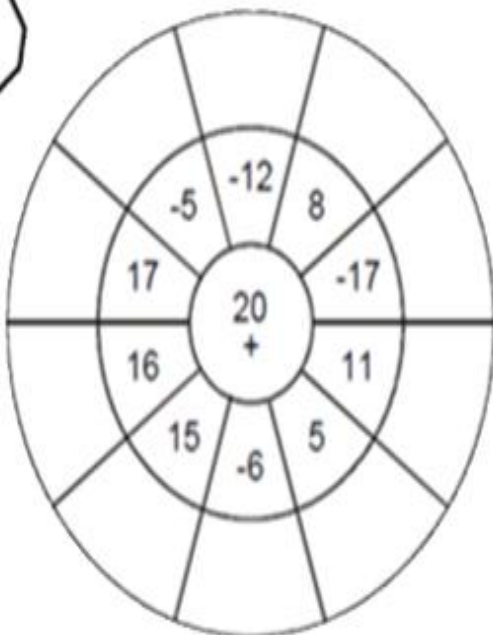

# LESSON 4 CIRCLE TARGET ADD & SUBTRACT

NAME \_\_\_\_\_

**Directions** Add or Subtract numbers from the center number to the next ring of numbers and Place the total in the outer ring.

Scan the QR Code to check your answers

1

2

3

4