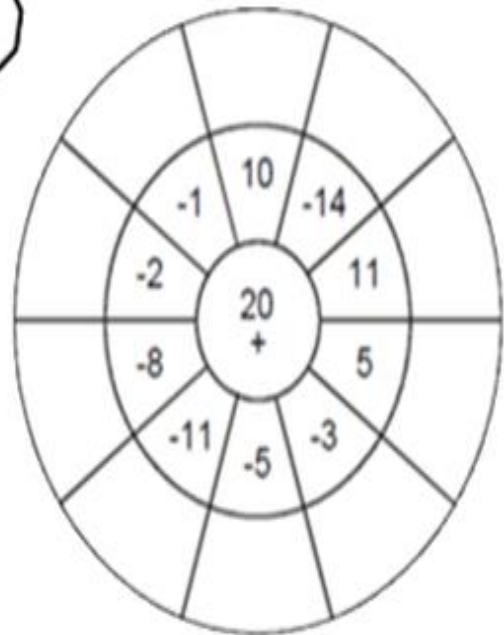

LESSON 4 CIRCLE TARGET ADD & SUBTRACT

NAME _____

Directions Add or Subtract numbers from the center number to the next ring of numbers and Place the total in the outer ring.

Scan the QR Code to check your answers

1

2

3

4