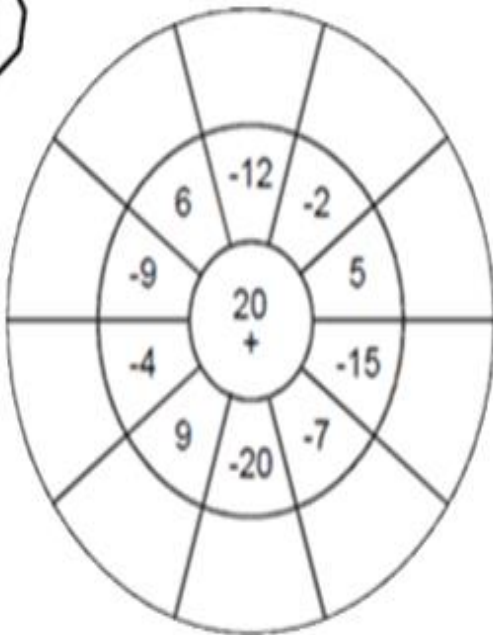

LESSON 4 CIRCLE TARGET ADD & SUBTRACT

NAME _____

Directions Add or Subtract numbers from the center number to the next ring of numbers and Place the total in the outer ring.

Scan the QR Code to check your answers

1

2

3

4